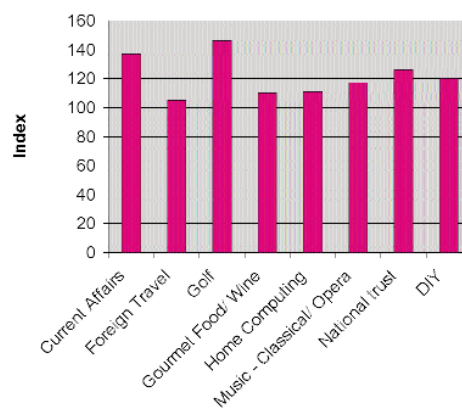

Useful Info

- This file is updated on a quarterly basis
- This file has been seeded
- This file has been MPS cleaned

Illustrated Profile

Gender

female ■
male ■

Age

Hobbies & Interests

Affluence Indicators